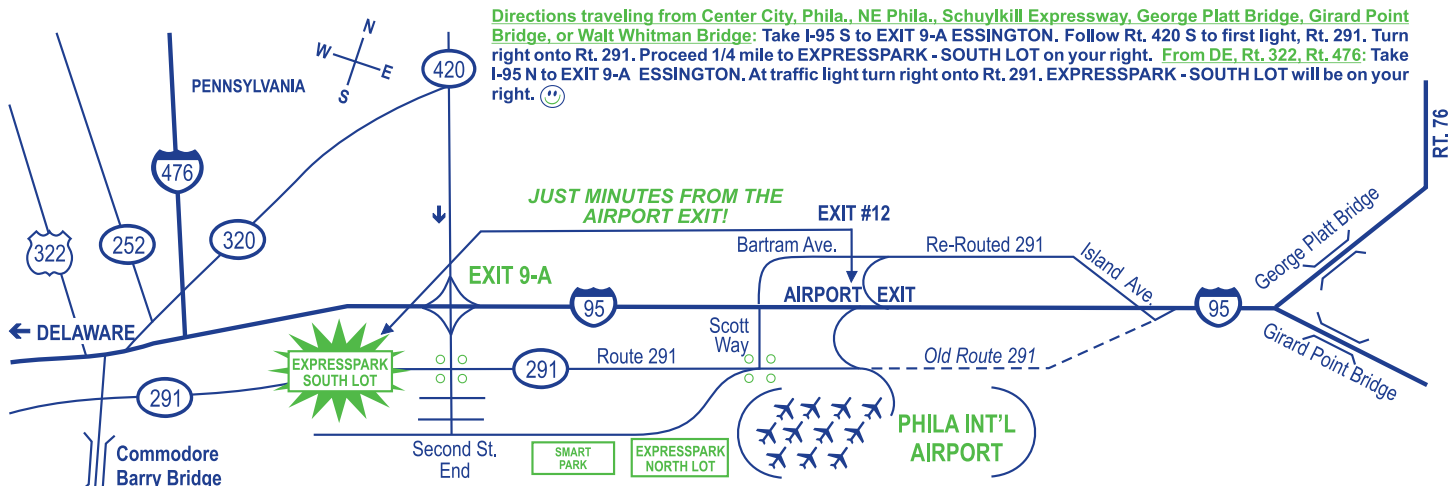

OFFER EXPIRES March 31, 2022

*Price subject to change.

The Travelers' Choice 🍷

www.expresspark.net

(610) 521-0900

**55 Industrial Highway
Essington, PA 19029**

Expresspark, Inc.®, SOUTH LOT, 55 Industrial Highway, Essington, PA 19029 610-521-0900
FOR AIRPORT PICK-UP: 1-877-291-PARK (7275)