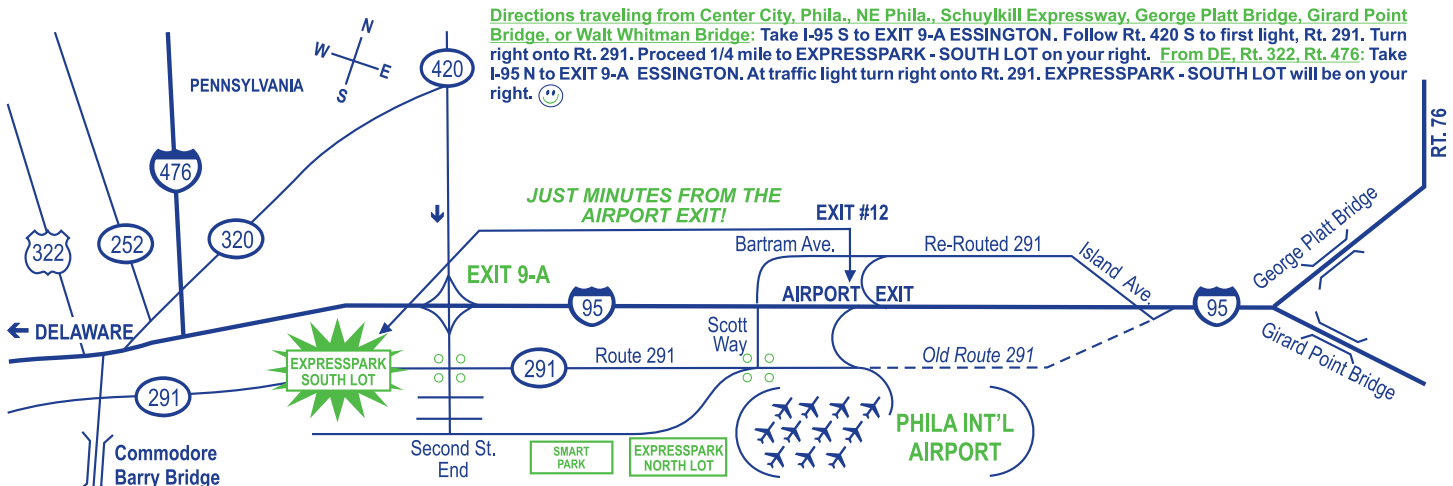

\*Price subject to change.

*The Travelers' Choice* 🗣️

[www.expresspark.net](http://www.expresspark.net)

**(610) 521-0900**

**55 Industrial Highway  
Essington, PA 19029**

**Expresspark, Inc.<sup>®</sup>, SOUTH LOT, 55 Industrial Highway, Essington, PA 19029 610-521-0900**  
**FOR AIRPORT PICK-UP: 1-877-291-PARK (7275)**