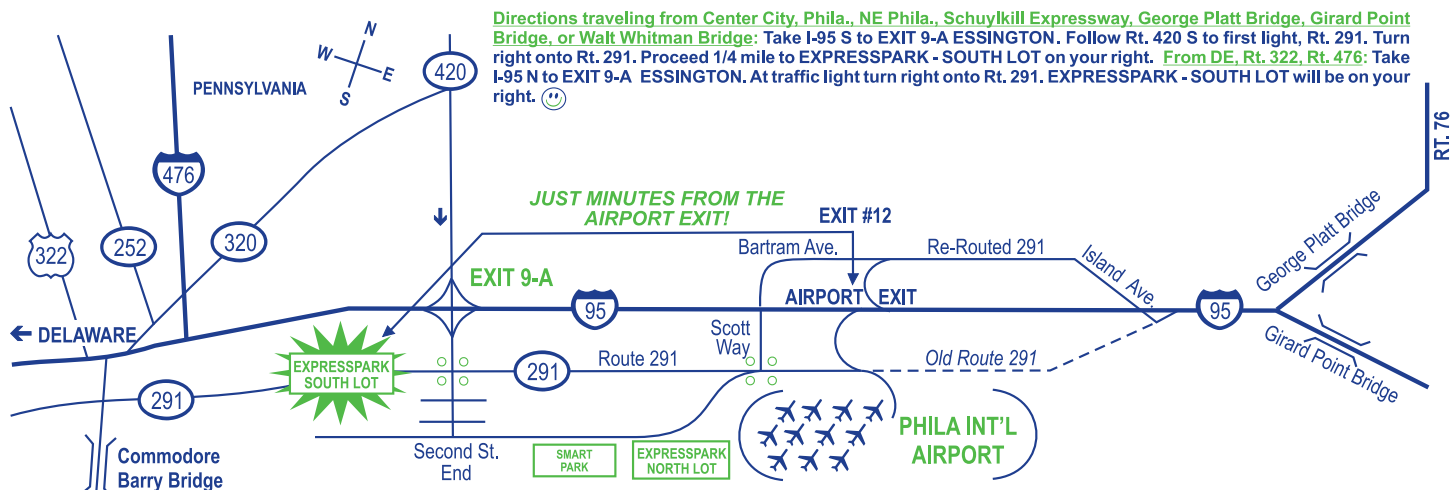

**Expresspark, Inc.®, SOUTH LOT, 55 Industrial Highway, Essington, PA 19029 610-521-0900**  
**FOR AIRPORT PICK-UP: 1-877-291-PARK (7275)**