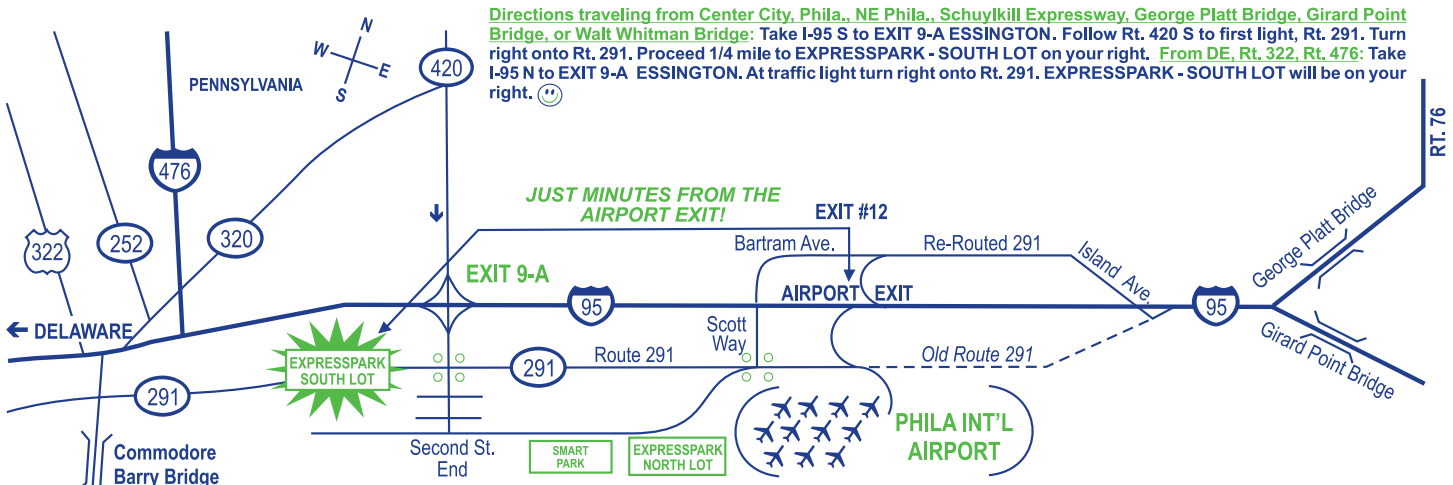

Expresspark, Inc.[®], SOUTH LOT, 55 Industrial Highway, Essington, PA 19029 610-521-0900
FOR AIRPORT PICK-UP: 1-877-291-PARK (7275)