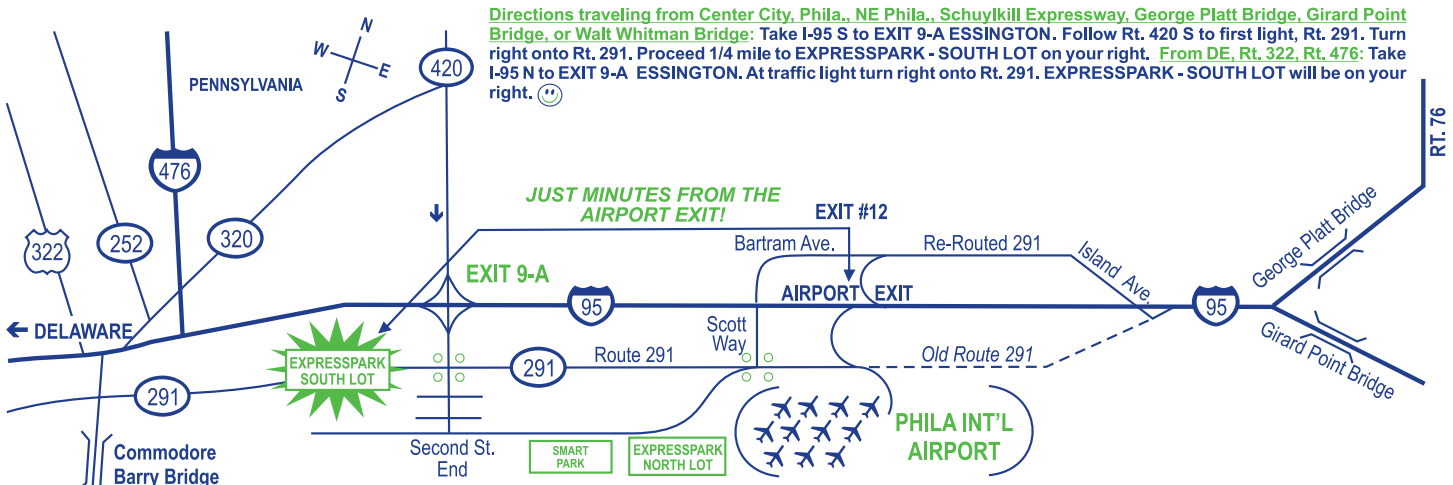

Directions traveling from Center City, Phila., NE Phila., Schuylkill Expressway, George Platt Bridge, Girard Point Bridge, or Walt Whitman Bridge: Take I-95 S to EXIT 9-A ESSINGTON. Follow Rt. 420 S to first light, Rt. 291. Turn right onto Rt. 291. Proceed 1/4 mile to EXPRESSPARK - SOUTH LOT on your right. From DE, Rt. 322, Rt. 476: Take I-95 N to EXIT 9-A ESSINGTON. At traffic light turn right onto Rt. 291. EXPRESSPARK - SOUTH LOT will be on your right. 😊

Expresspark, Inc., SOUTH LOT, 55 Industrial Highway, Essington, PA 19029 610-521-0900
FOR AIRPORT PICK-UP: 1-877-291-PARK (7275)