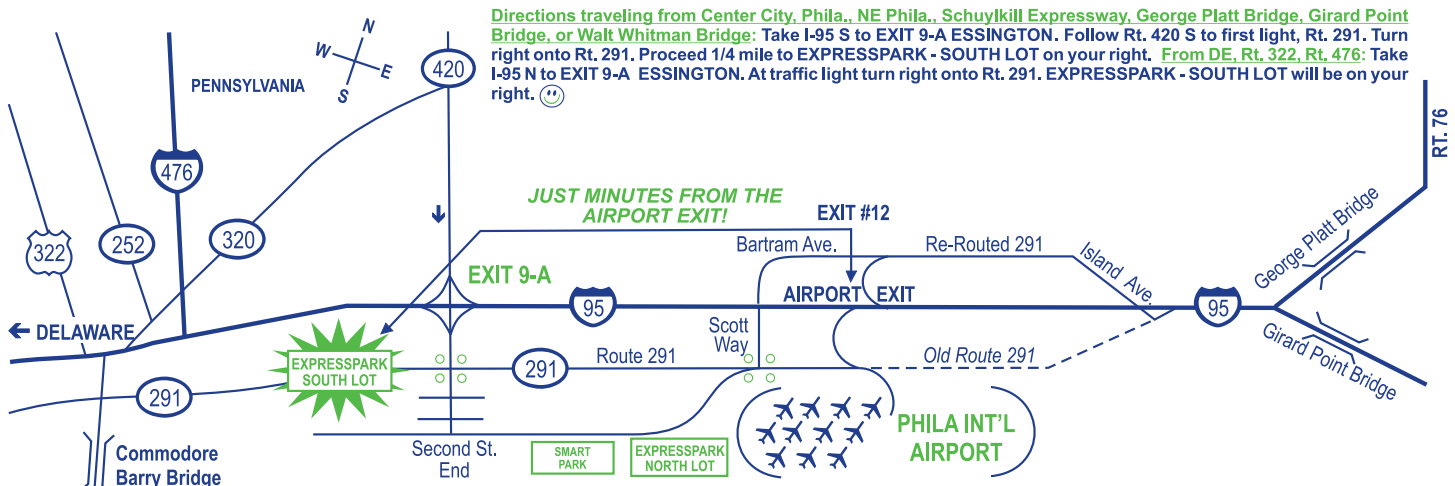

Directions traveling from Center City, Phila., NE Phila., Schuylkill Expressway, George Platt Bridge, Girard Point Bridge, or Walt Whitman Bridge: Take I-95 S to EXIT 9-A ESSINGTON. Follow Rt. 420 S to first light, Rt. 291. Turn right onto Rt. 291. Proceed 1/4 mile to EXPRESSPARK - SOUTH LOT on your right. From DE, Rt. 322, Rt. 476: Take I-95 N to EXIT 9-A ESSINGTON. At traffic light turn right onto Rt. 291. EXPRESSPARK - SOUTH LOT will be on your right. 😊

Expresspark, Inc., SOUTH LOT, 55 Industrial Highway, Essington, PA 19029 610-521-0900
FOR AIRPORT PICK-UP: 1-877-291-PARK (7275)